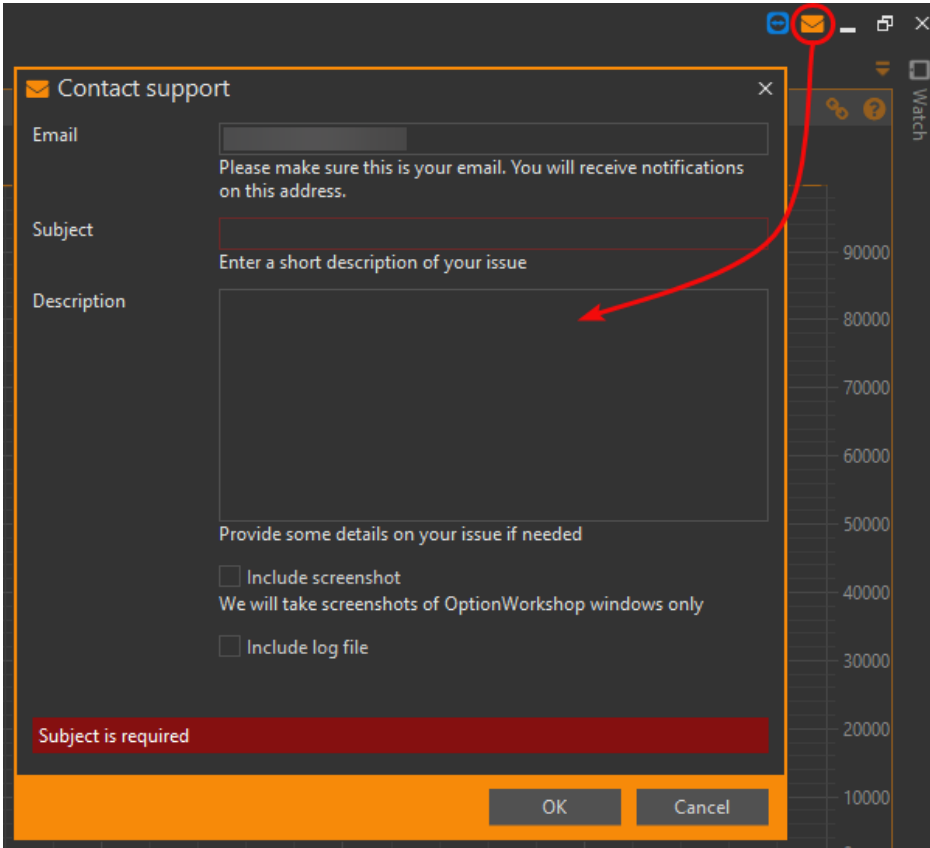

-
-

Contact support

1 -

 +7 495 739 00 39

:

- Include screenshot – OW*;
- *  OptionWorkshop.
- Include log file – -.

Email.

ID, .